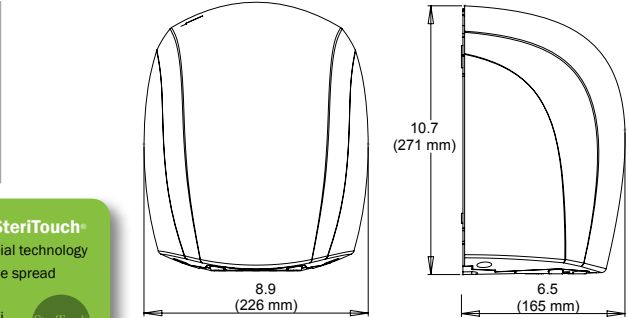

Airforce Hand Dryer

High-Speed Energy-Efficient Hand Dryer

Airforce is an energy efficient, hygienic and fast automatic hand dryer. Airforce is manufactured with patented SteriTouch® antimicrobial technology reducing the build-up and spread of germs, mold and bacteria. Its modern sleek design complements any washroom décor.

Fast - 12 second dry time, 2.5X faster than the traditional hand dryers

Energy Efficient - Uses only 48% energy of traditional hand dryers; 30% more energy efficient than competitive high speed hand dryers

Cost Savings - 95% cost savings compared to paper towels

Hygienic - SteriTouch® hygienic antimicrobial technology

Automatic Operation - Promotes healthy hygiene.

Easy Field Service - Modular part design for easy field service.

Sleek Design - Modern design complements any washroom décor.

Electrical Specifications

	110-120 V	208-240 V	220-240 V
Amps	9.6 Amps	4.8 Amps	4.8 Amps
Watts	1100 Watts	1100 Watts	1100 Watts
Hz	60 Hz	60 Hz	50 Hz

Specifications

Patented **SteriTouch®** Antimicrobial technology reduces the spread of harmful mold, fungi and bacteria

Multiple port diffuser nozzle maximizes drying effectiveness and comfort